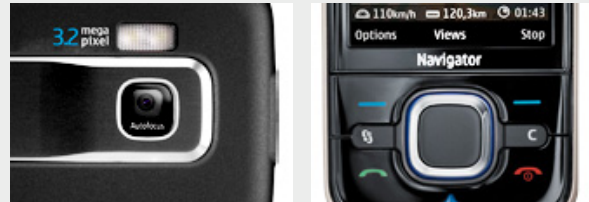

## It's your world. Explore it.

Discover places you never knew about with the state-of-the-art navigation phone that is the Nokia 6210 Navigator. Find your way around easily in new territory using GPS and Nokia Maps while looking for any information you may need with high-speed 3.5G connection and local search features.