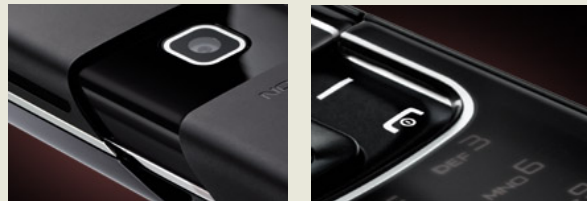

What does your inner light reveal?

The Nokia 8600 Luna is an exquisitely-crafted masterpiece with unique keymat illumination under smoked glass and 'alive' lighting that pulsates when the phone is idle. Encased in an all-glass front and stainless steel back, view photos taken with its 2 megapixel camera on high-quality QVGA that can display up to 16 million colors while enjoying advanced connectivity on-the-go with stereo Bluetooth, FM radio and multimedia streaming.

Features at a glance

- Sleek and modern with all-glass front and stainless steel back
- Hidden keymat and camera that reveals with a precision slide
- Keymat lighting that gently pulsates under a smoked glass cover
- Brilliant QVGA display with 16 million colours for a rich visual experience